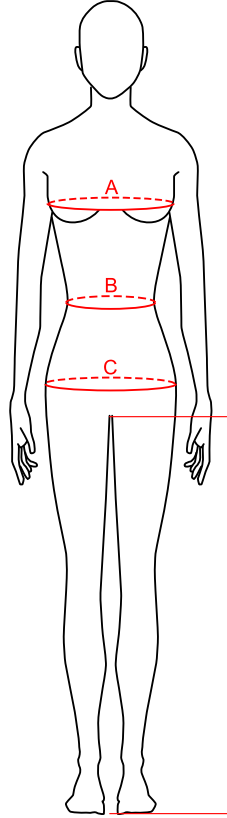

## SIZE CHART - WOMENS

- A - CHEST:  
- MEASURE AROUND THE CHEST, UNDER THE ARMS
- B - WAIST:  
- MEASURE AROUND THE WAIST, AT THE NARROWEST POINT
- C - HIP:  
- MEASURE AROUND THE HIP, AT THE WIDEST POINT
- D - INSEAM:  
- MEASURE FROM THE CROTCH TO THE FOOTING

WOMEN'S CLOTHING						
SIZE		CHEST	WAIST	HIP	INSEAM	HEIGHT
DXXS	32	74-77	58-61	82-85	68-70	154-156
DXS	34	78-81	62-65	86-89	69-71	155-157
DS	36	82-85	66-69	90-93	70-72	157-159
DM	38	86-89	70-73	94-97	71-73	159-161
DL	40	90-93	74-77	98-101	72-74	161-163
DXL	42	94-97	78-81	102-105	73-75	163-165
DXXL	44	98-101	82-85	106-109	74-76	166-169
D3XL	46	102-106	86-90	110-114	75-77	169-172
D4XL	48	107-111	91-95	115-119	76-78	169-172
D5XL	50	112-116	96-101	120-124	77-79	169-172
D6XL	52	117-121	102-106	125-129	78-80	169-172
D7XL	54	122-126	107-111	130-134	79-81	171-173
D8XL	56	127-131	112-119	135-142	79-81	171-173
D9XL	58	132-136	120-127	143-150	79-81	171-173
D10XL	60	137-141	128-135	151-158	79-81	171-173

JEANS WOMEN				
SIZE		SIZE / INCH	WAIST/CM	HIP/ CM
XXS	30	24	55-57	79-81
XS	32/34	26	58-63	82-87
S	36/38	28	64-69	88-93
M	38/40	30	70-75	94-99
L	40/42	32	76-81	100-105
XL	44/46	34	82-88	106-111
XXL	46/48	36	89-95	112-118
3XL	50/52	38	96-102	119-125
4XL	54/56	40	103-109	126-132
5XL	58/60	42	110-116	133-139

JEANS LENGHT WOMEN			
LENGTH	INCH	CM	INSEAM
SHORT	28	71	70-74
STANDARD	30	76	75-79
LONG	32	81	80-84